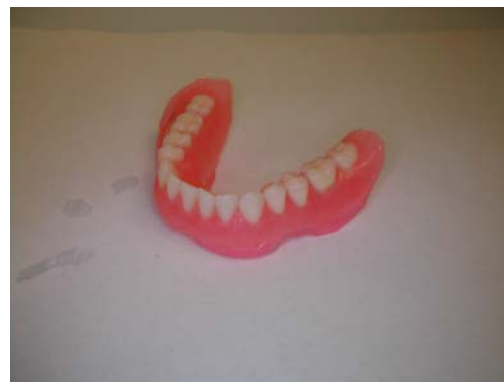

Immediate denture (chairside) / Prothèse immédiate (à la chaise)

during healing stage of implants

EasySoft™ liner does not contain alcohol or platiziser that could leach out and irritate the tissue