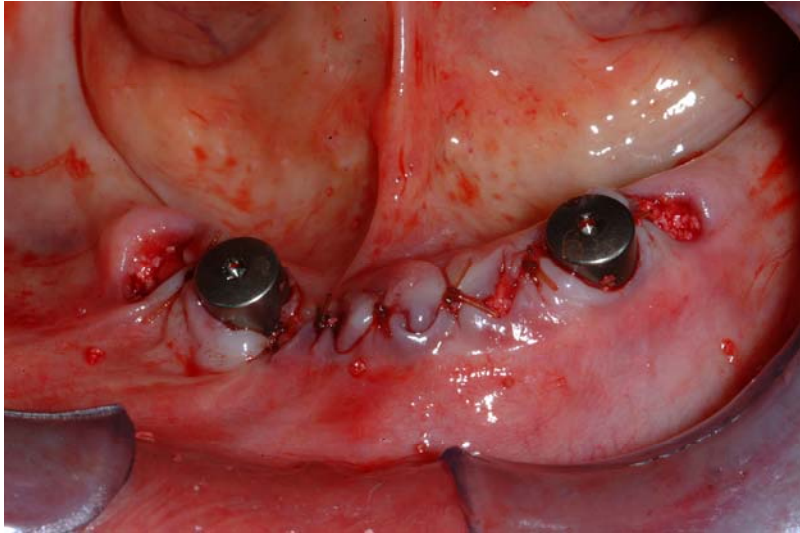

Immediate denture (chairside) / Prothèse immédiate (à la chaise)

during healing stage of implants

EasySoft™ liner does not contain alcohol or platiziser that could leach out and irritate the tissue